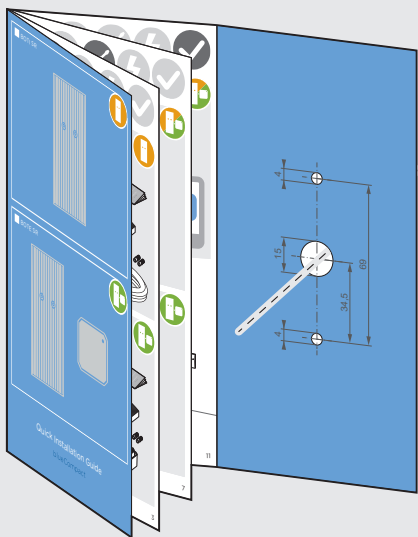

■ BOTI SR

■ BOTE SR

Quick Installation Guide

blueCompact

BOTI SR =

BOTE SR =

1

2

Ø 4 mm

Ø 4 mm

3

4

5

6

6

7