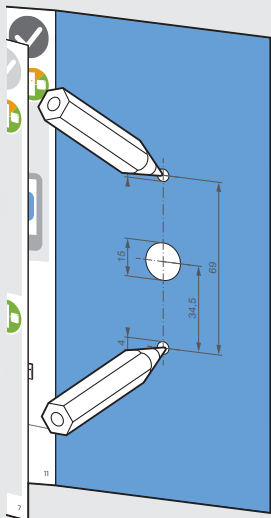

■ BOTI SR

■ BOTE SR

Quick Installation Guide

blueCompact

BOTI SR =

BOTE SR =

1

2

Ø 4 mm

Ø 4 mm

3

4

5

6

6

7